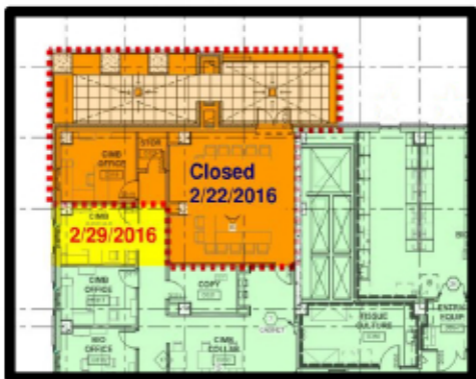

J. S. CARUTHERS
BIOTECHNOLOGY BUILDING
E-WING

UNDER CONSTRUCTION

THIRD

DUE TO THE E-WING CONSTRUCTION PROJECT, AREAS OF THE D-WING WILL BE CLOSED STARTING 2/15/2016

- **ORANGE AREA** - CLOSED 2/22/2016
- **YELLOW AREA** - CLOSED 2/29/2016
- **GREEN AREA** - REMAINS OPEN