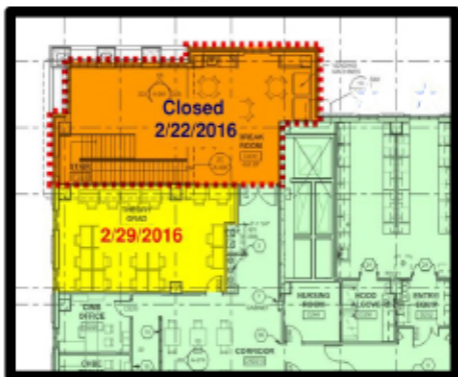

J. S. CARUTHERS  
BIOTECHNOLOGY BUILDING  
E-WING

**UNDER CONSTRUCTION**

**SECOND**

**DUE TO THE E-WING CONSTRUCTION PROJECT, AREAS OF THE D-WING WILL BE CLOSED STARTING **2/15/2016****

- **ORANGE AREA** - CLOSED 2/22/2016
- **YELLOW AREA** - CLOSED 2/29/2016
- **GREEN AREA** - REMAINS OPEN