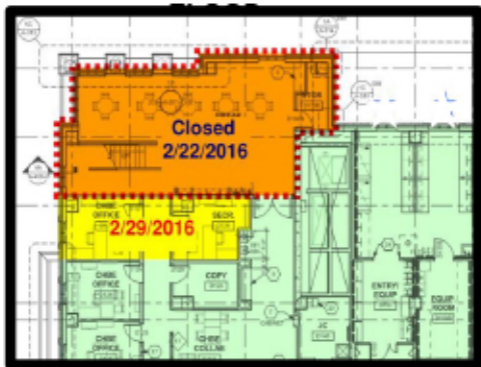

J. S. CARUTHERS  
BIOTECHNOLOGY BUILDING  
E-WING

**UNDER CONSTRUCTION**

**FIRST**

**DUE TO THE E-WING CONSTRUCTION PROJECT, AREAS OF THE D-WING WILL BE CLOSED STARTING **2/15/2016****

- **ORANGE AREA** - CLOSED 2/22/2016
- **YELLOW AREA** - CLOSED 2/29/2016
- **GREEN AREA** - REMAINS OPEN